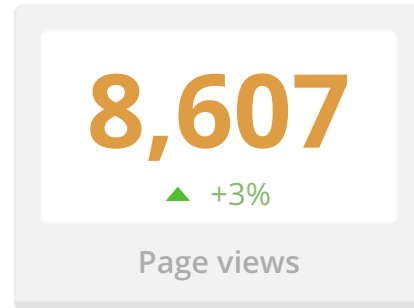

Analytics

Referrers	Sessions
google (direct)	3,531
website-analytics.online	720
bing	237
pinterest.com	215
	164

Keywords	Sessions
sweet cones	17
share buttons sharebutton.t..	10
sweet cakes	7

Pages	Views
/	2,454
/shop-2/	855
/product-category/sweet-ca...	690
/sweet-cones/	601
/product-category/sweet-co...	497
thesweetcakefairry.co.uk	

Countries	Sessions
United Kingdom	4,436
Russia	225
United States	203
India	66
France	42

Avg. Time on Site: ▼ 00:01:34

Bounce Rate: ▼ 1%

Organic Searches: ▲ 3,878

Social Media Sessions: ▲ 418