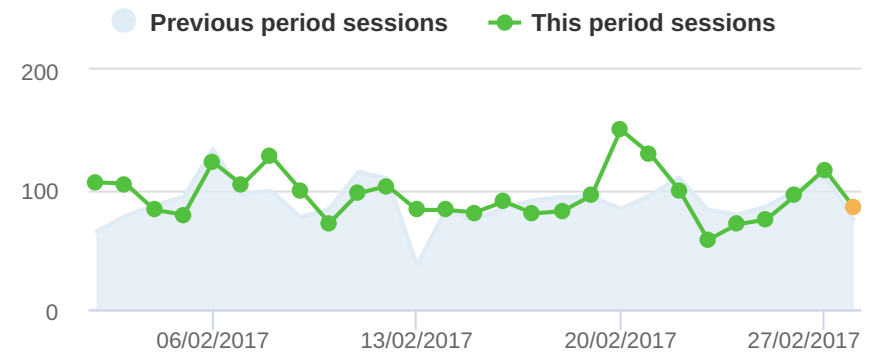

Referrers	Sessions
google (direct)	3,531
website-analytics.online	720
bing	237
pinterest.com	215
	164

Keywords	Sessions
sweet cones	17
share buttons sharebutton.t..	10
sweet cakes	7

Pages	Views
/	2,454
/shop-2/	855
/product-category/sweet-ca...	690
/sweet-cones/	601
/product-category/sweet-co...	497
thesweetcakefairry.co.uk	

Countries	Sessions
United Kingdom	4,436
Russia	225
United States	203
India	66
France	42