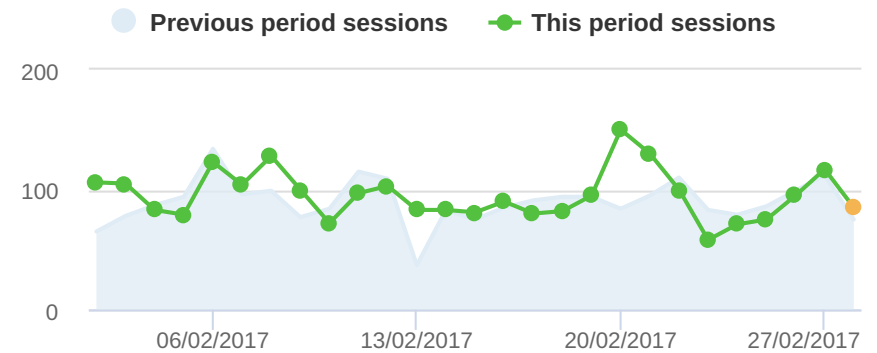

Analytics

2,861
▲ +16%
Site sessions

8,607
▲ +3%
Page views

3.01
▼ -11%
Pages / Session

84.83%
▲ +0.07%
New sessions

Referrers	Sessions
google (direct)	3,531
website-analytics.online	720
bing	237
pinterest.com	215
	164

Keywords	Sessions
sweet cones	17
share buttons sharebutton.t..	10
sweet cakes	7

Pages	Views
/	2,454
/shop-2/	855
/product-category/sweet-ca...	690
/sweet-cones/	601
/product-category/sweet-co...	497
thesweetcakefairry.co.uk	

Countries	Sessions
United Kingdom	4,436
Russia	225
United States	203
India	66
France	42

Avg. Time on Site: ▼ 00:01:34

Bounce Rate: ▼ 1%

Organic Searches: ▲ 3,878

Social Media Sessions: ▲ 418