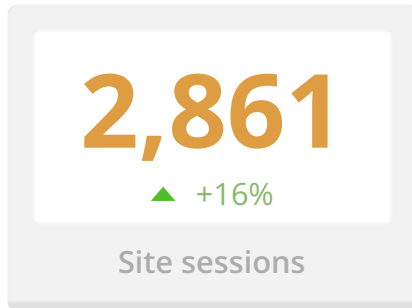

Backups

Backups

Backups are **up and running**

We have **1 restore point** of your website. No restore points available from **01/02/2017** to **28/02/2017**

Most Recent Backup - **01/03/2017** at 19:28:41

- WordPress version: **4.7.2**
- Active theme: **Restaurant WP Theme v1.6.5**
- Active Plugins: **27** Published posts: **189** Approved comments: **0**

Analytics

Analytics

Referrers	Sessions
google (direct)	3,531
website-analytics.online	720
bing	237
pinterest.com	215
	164