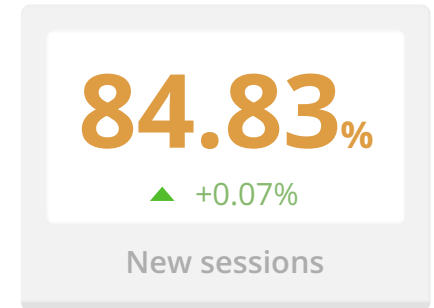

Backups

Backups

Backups are **up and running**

We have **1 restore point** of your website. No restore points available from **01/02/2017** to **28/02/2017**

Most Recent Backup - **01/03/2017** at 19:28:41

- WordPress version: **4.7.2**
- Active theme: **Restaurant WP Theme v1.6.5**
- Active Plugins: **27** Published posts: **189** Approved comments: **0**

Analytics

Analytics

Referrers	Sessions
google (direct)	3,531
website-analytics.online	720
bing	237
pinterest.com	215
	164